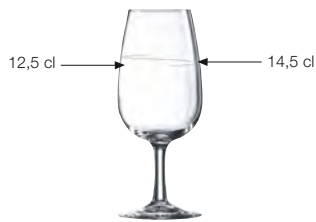

CABERNET - VITICOLE | OENOLOGY

CABERNET
AFERIDO

C6 COPAS
35 cl
Ref: 9214587
Ref: AIF J4587
4/64
M: Ø 81 mm
H: 202 mm
P: 183 gr
24,34€

VITICOLE
AFERIDO

C12 COPAS ARCOROC
21,5 cl
Ref: 9236308
Ref: AIF C6308
4/72
M: Ø 70 mm
H: 194 mm
P: 140 gr
31,96€

INDICADOR COPA

Krysta
EXTRA STRONG
CRYSTAL
GLASS